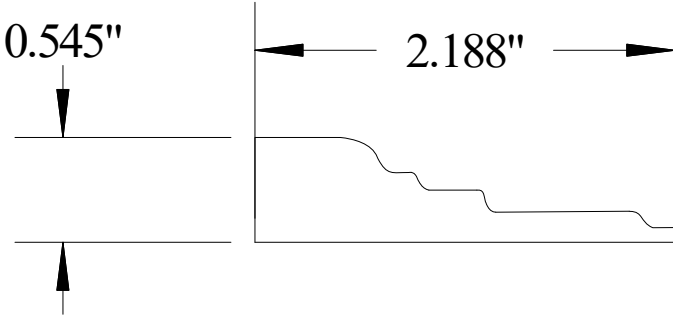

Vermont Hardwoods

#ML1002

Vermont Hardwoods 386 Depot St, PO Box 769 Chester, VT 05143	
Drawing	#ML1002, r1
Date	9/14/2010
Drawn by	TF
Scale	1" = 1"

Old Profile Number(s): P81002