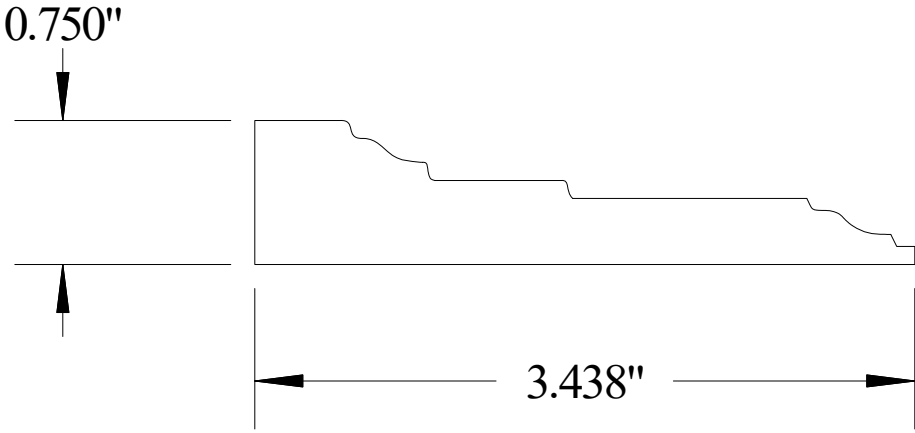

Vermont Hardwoods

#ML1001

Vermont Hardwoods 386 Depot St, PO Box 769 Chester, VT 05143	
Drawing	#ML1001, r1
Date	9/14/2010
Drawn by	TF
Scale	1" = 1"