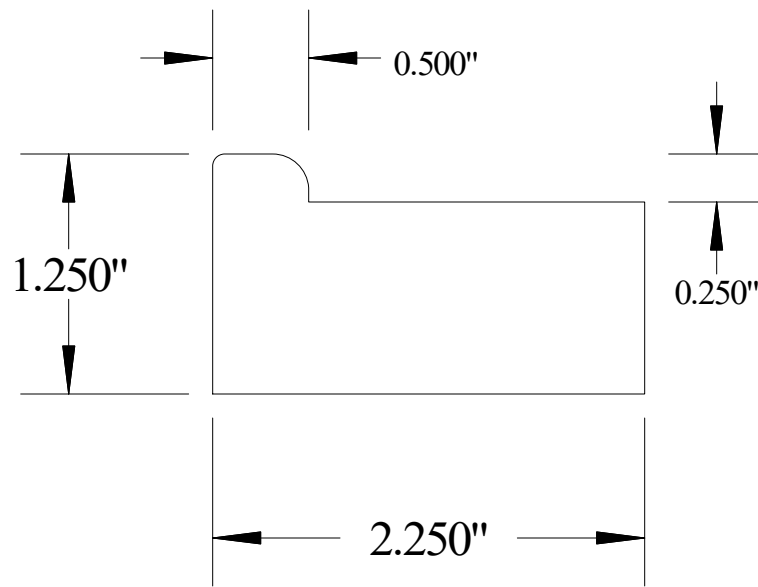

VFH #973-225

Vermont Hardwoods 386 Depot St, PO Box 769 Chester, VT 05143	
Drawing	#973-225, r2
Date	7/25/2018
Drawn by	JPG
Scale	1" = 1"