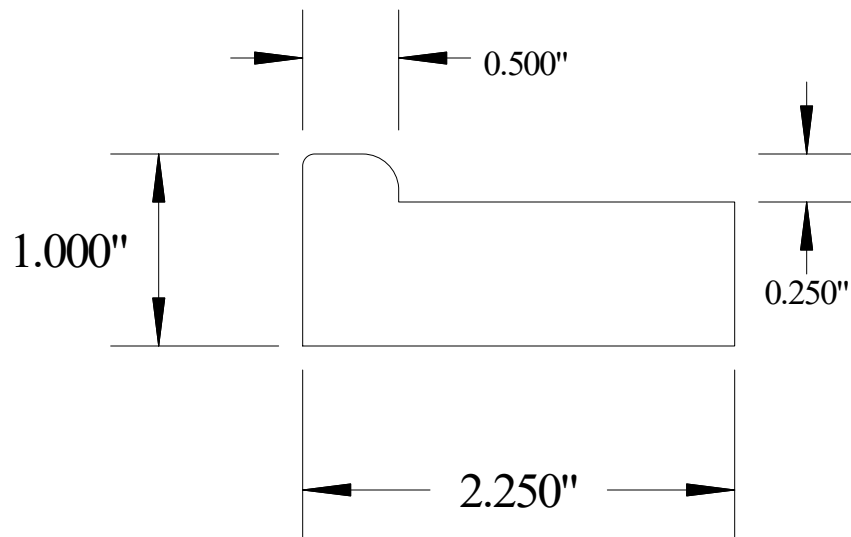

VFH #973-225

Vermont Hardwoods
386 Depot St, PO Box 769
Chester, VT 05143

Drawing	#973-225, r2
Date	7/25/2018
Drawn by	JPG
Scale	1" = 1"