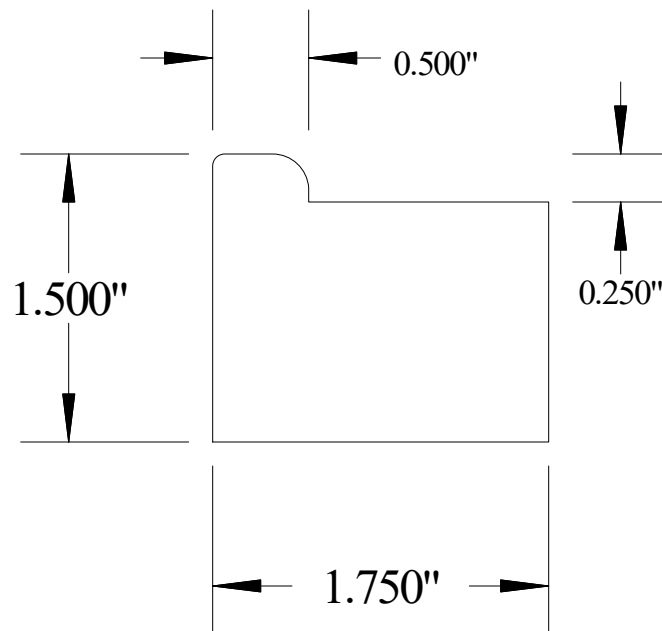

VFH #972-175

Vermont Hardwoods
386 Depot St, PO Box 769
Chester, VT 05143

Drawing	#972-175, r3
Date	7/2/2019
Drawn by	DNW
Scale	1" = 1"