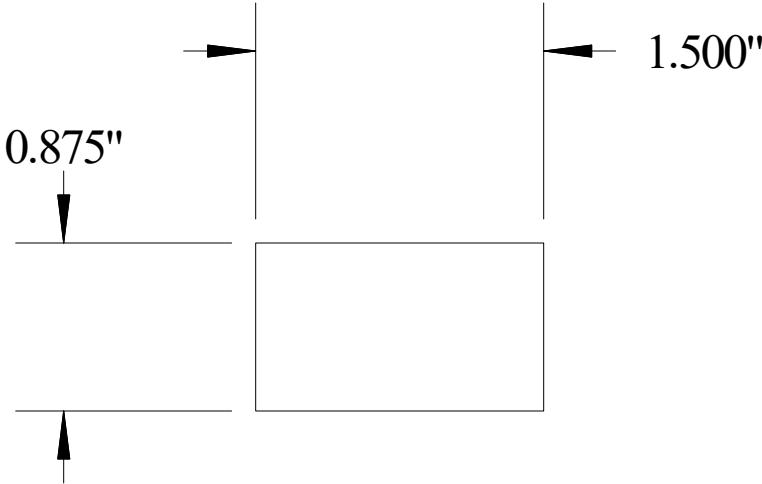

Vermont Hardwoods

#965-150

Vermont Hardwoods
386 Depot St, PO Box 769
Chester, VT 05143

Drawing	#965-150, r1
Date	05/26/2020
Drawn by	DNW
Scale	1" = 1"