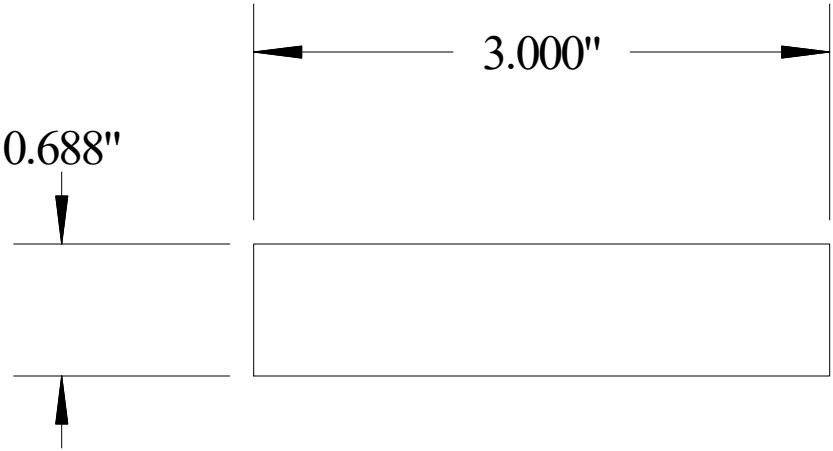

## #963-300

Vermont Hardwoods  
386 Depot St, PO Box 769  
Chester, VT 05143

Drawing	#963-300, r1
Date	05/26/2020
Drawn by	DNW
Scale	1" = 1"