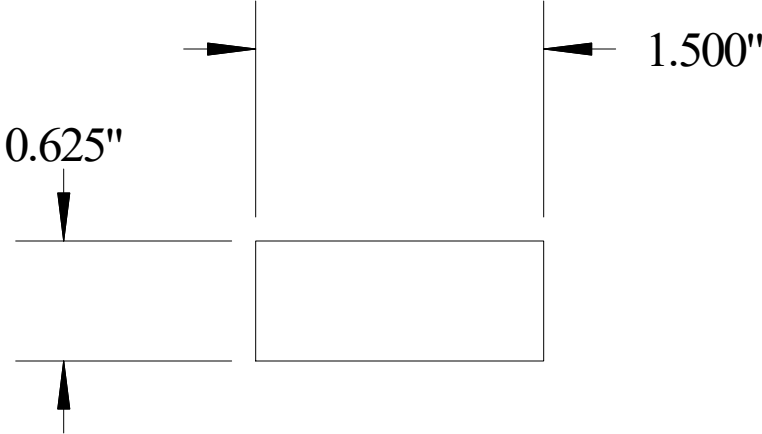

Vermont Hardwoods

#962-150

Vermont Hardwoods
386 Depot St, PO Box 769
Chester, VT 05143

Drawing	#962-150, r1
Date	05/26/2020
Drawn by	DNW
Scale	1" = 1"