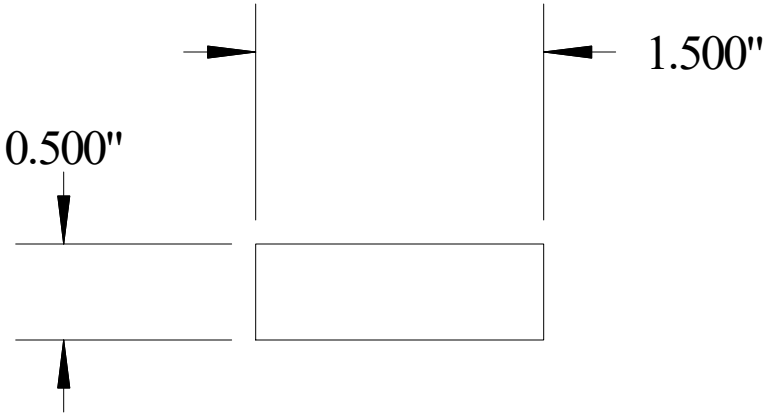

Vermont Hardwoods

#961-150

Vermont Hardwoods
386 Depot St, PO Box 769
Chester, VT 05143

Drawing	#961-150, r1
Date	05/26/2020
Drawn by	DNW
Scale	1" = 1"