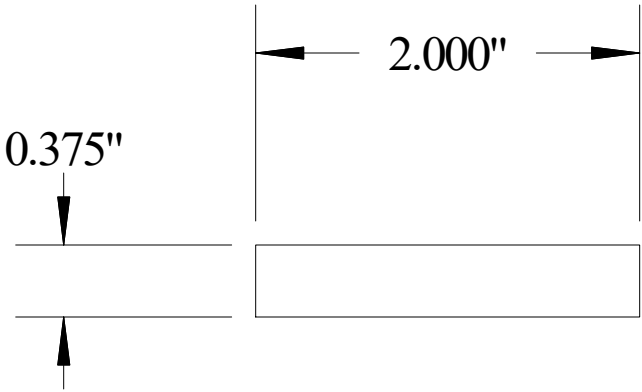

## #960-200

Vermont Hardwoods 386 Depot St, PO Box 769 Chester, VT 05143	
Drawing	#960-200, r1
Date	05/26/2020
Drawn by	DNW
Scale	1" = 1"