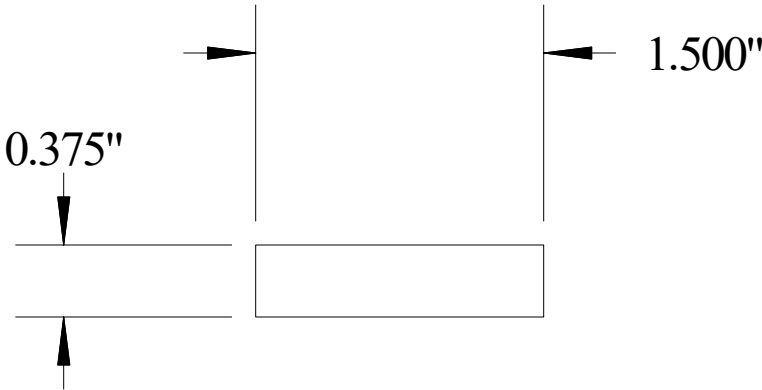

## #960-150

Vermont Hardwoods  
386 Depot St, PO Box 769  
Chester, VT 05143

Drawing	#960-150, r1
Date	05/26/2020
Drawn by	DNW
Scale	1" = 1"