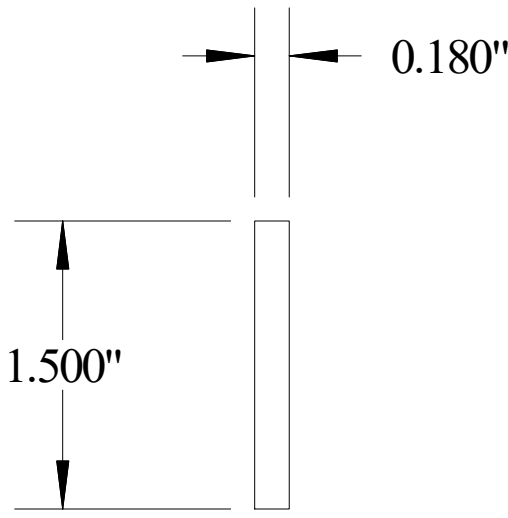

Vermont Hardwoods

#946

Vermont Hardwoods 386 Depot St, PO Box 769 Chester, VT 05143	
Drawing	#946, r1
Date	05/26/2020
Drawn by	DNW
Scale	1" = 1"