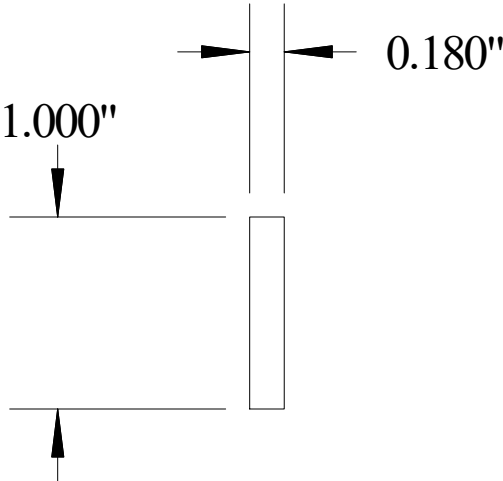

## #944

Vermont Hardwoods  
386 Depot St, PO Box 769  
Chester, VT 05143

Drawing	#944, r1
Date	05/26/2020
Drawn by	DNW
Scale	1" = 1"