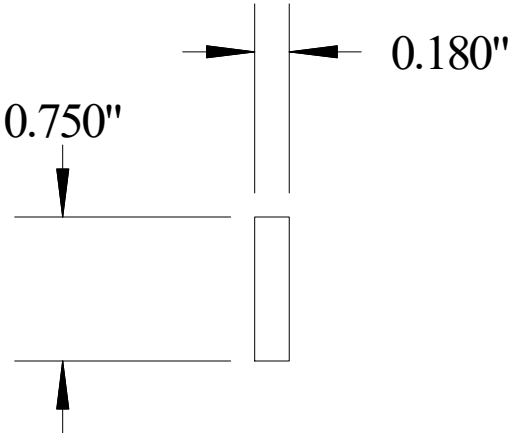

Vermont Hardwoods

#943

Vermont Hardwoods 386 Depot St, PO Box 769 Chester, VT 05143	
Drawing	#943, r1
Date	05/26/2020
Drawn by	DNW
Scale	1" = 1"