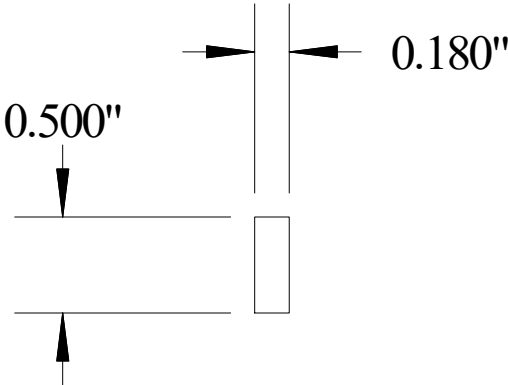

Vermont Hardwoods

#942

Vermont Hardwoods
386 Depot St, PO Box 769
Chester, VT 05143

Drawing	#942, r1
Date	05/26/2020
Drawn by	DNW
Scale	1" = 1"