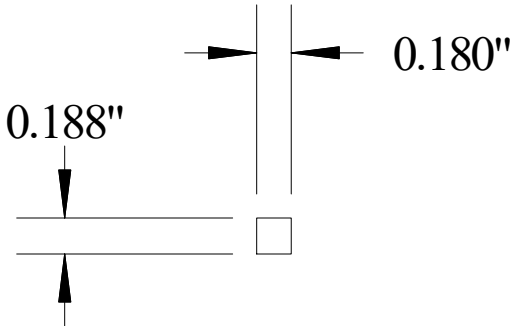

Vermont Hardwoods

#940

Vermont Hardwoods
386 Depot St, PO Box 769
Chester, VT 05143

Drawing	#940, r1
Date	05/26/2020
Drawn by	DNW
Scale	1" = 1"