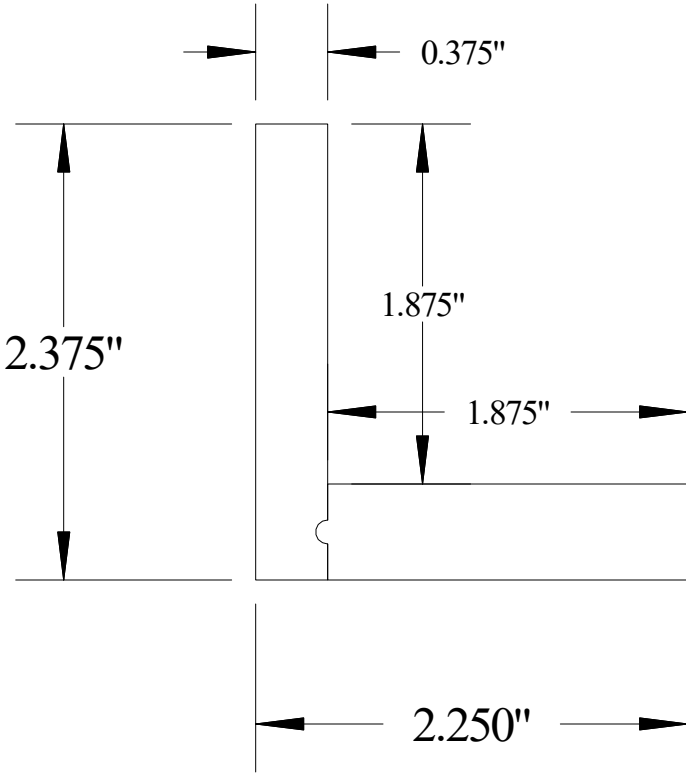

Vermont Hardwoods

#921

Vermont Hardwoods
386 Depot St, PO Box 769
Chester, VT 05143

Drawing	#921, r1
Date	6/26/2012
Drawn by	BAW
Scale	1" = 1"