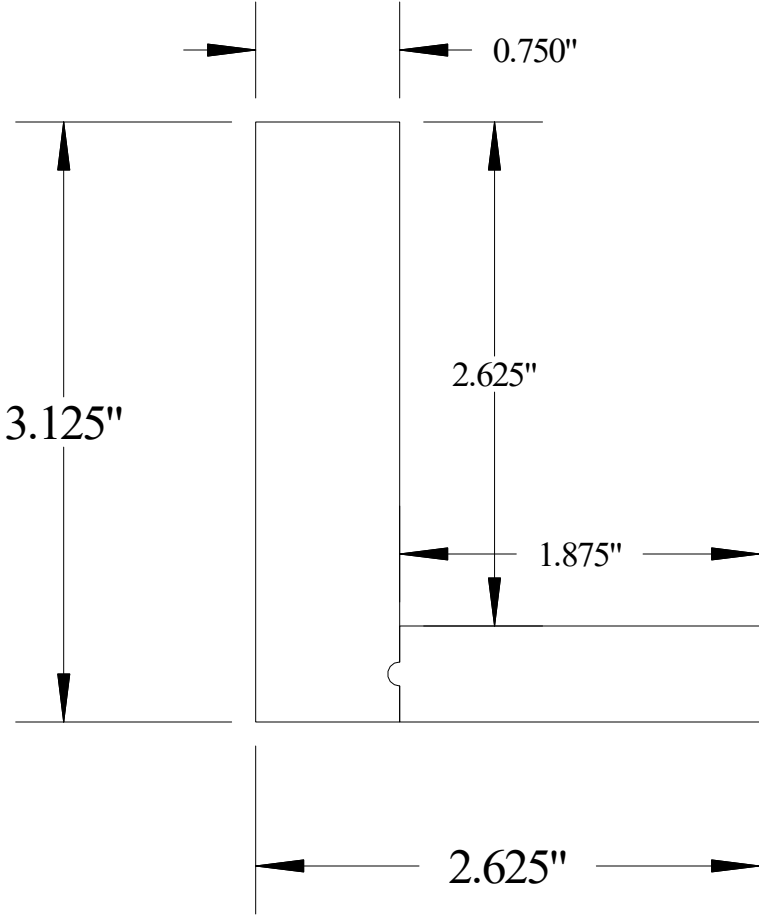

Vermont Hardwoods #919

Vermont Hardwoods
386 Depot St, PO Box 769
Chester, VT 05143

Drawing	#919, r1
Date	6/26/2012
Drawn by	BAW
Scale	1" = 1"