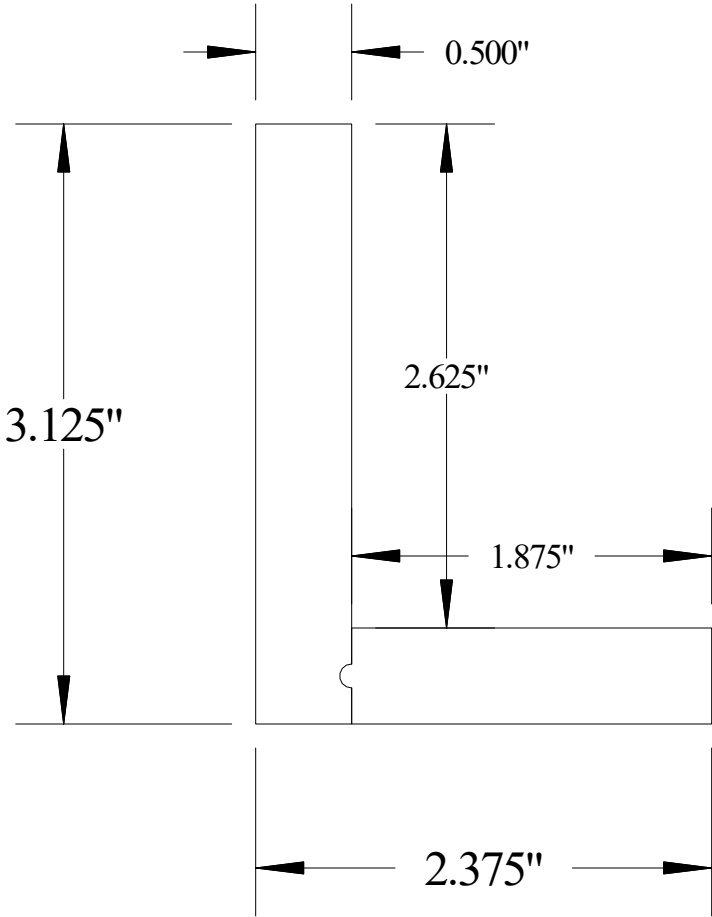

## #918

Vermont Hardwoods  
386 Depot St, PO Box 769  
Chester, VT 05143

Drawing	#918, r1
Date	6/26/2012
Drawn by	BAW
Scale	1" = 1"