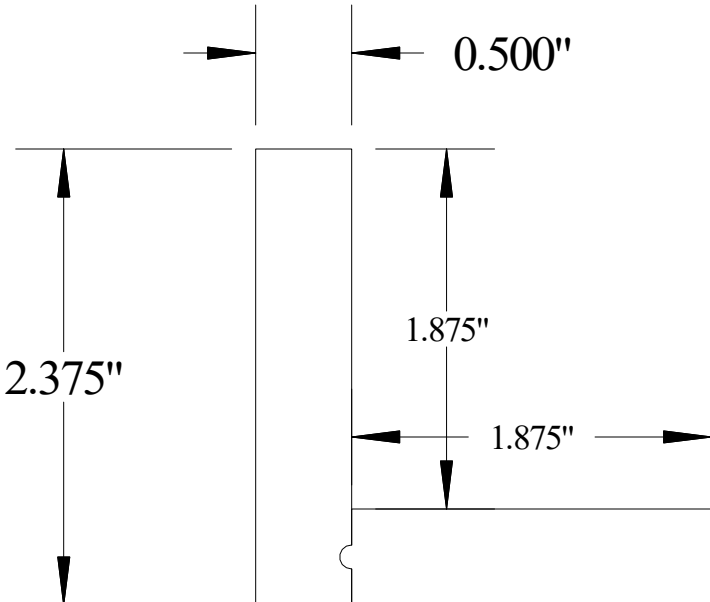

## #917

Vermont Hardwoods 386 Depot St, PO Box 769 Chester, VT 05143	
Drawing	#917, rev 5
Date	3/23/2012
Drawn by	BAW
Scale	1" = 1"