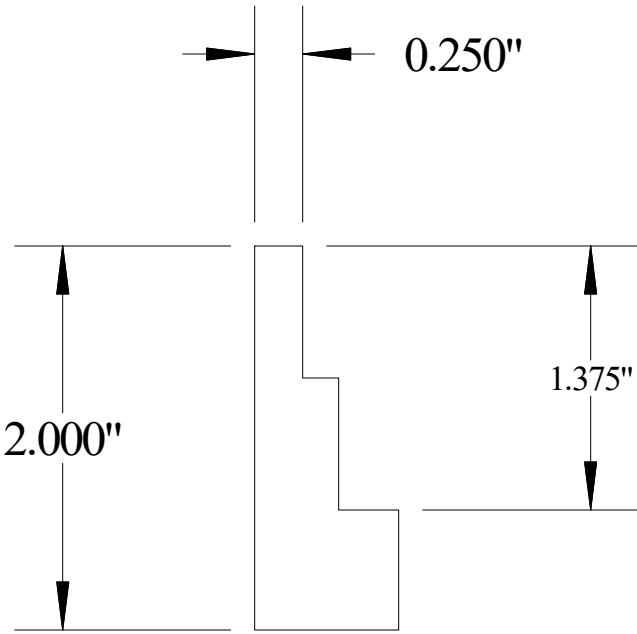

Vermont Hardwoods

#902

Vermont Hardwoods 386 Depot St, PO Box 769 Chester, VT 05143	
Drawing	#902, r1
Date	05/26/2020
Drawn by	DNW
Scale	1" = 1"