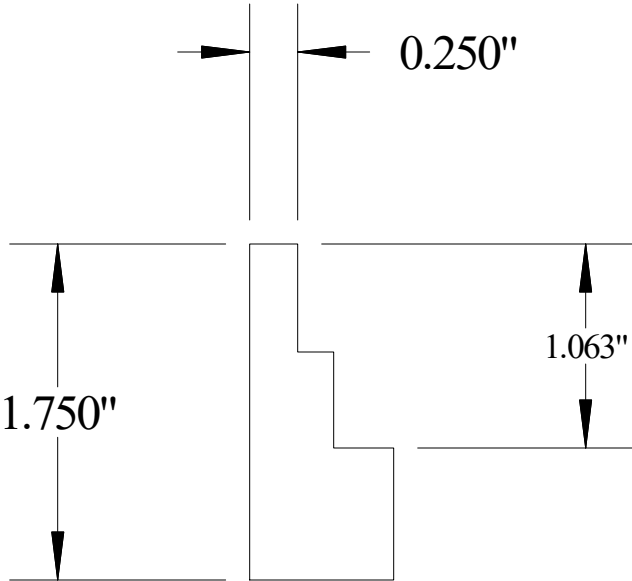

Vermont Hardwoods #901

Vermont Hardwoods
386 Depot St, PO Box 769
Chester, VT 05143

Drawing	#901, r1
Date	05/26/2020
Drawn by	DNW
Scale	1" = 1"