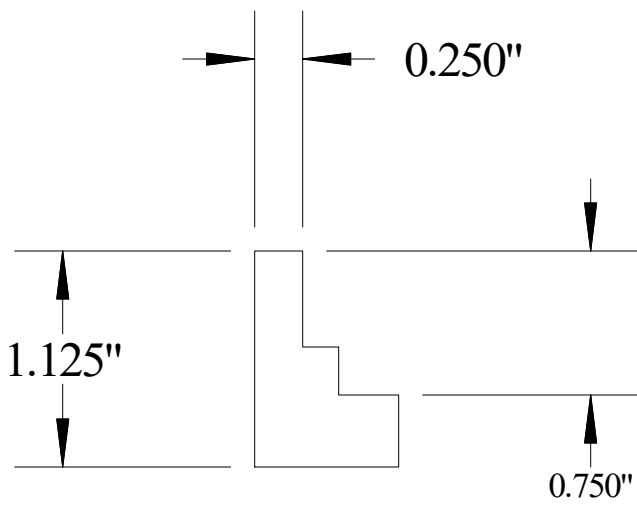

## #900

Vermont Hardwoods 386 Depot St, PO Box 769 Chester, VT 05143	
Drawing	#900, r1
Date	05/26/2020
Drawn by	DNW
Scale	1" = 1"