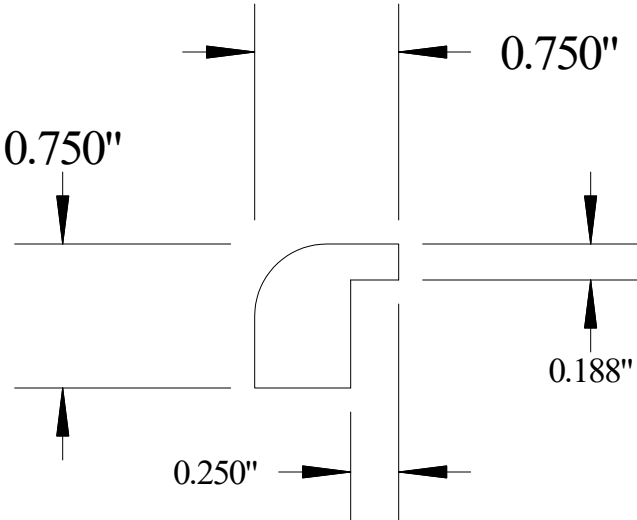

Vermont Hardwoods

#500

Vermont Hardwoods
386 Depot St, PO Box 769
Chester, VT 05143

Drawing	#500, r1
Date	05/26/2020
Drawn by	DNW
Scale	1" = 1"