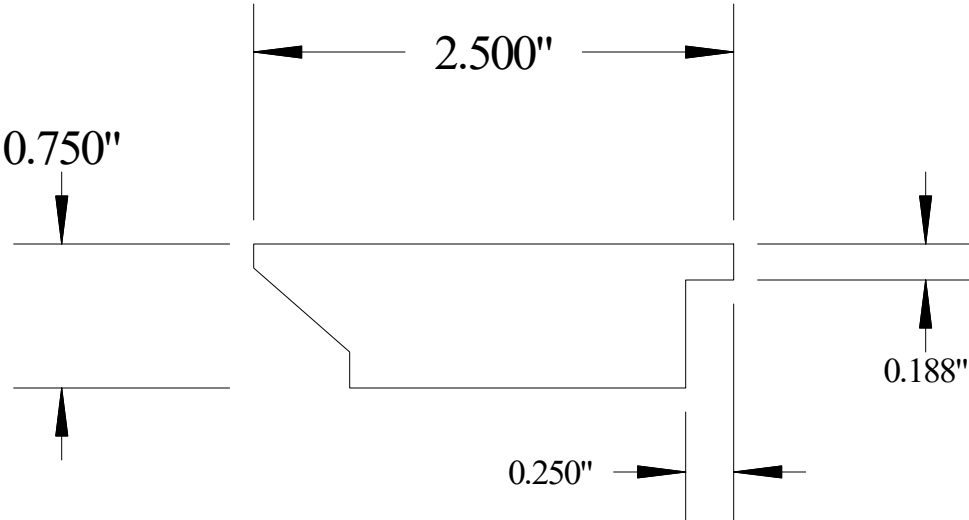

Vermont Hardwoods

#356

Vermont Hardwoods
386 Depot St, PO Box 769
Chester, VT 05143

Drawing	#356, r1
Date	05/26/2020
Drawn by	DNW
Scale	1" = 1"