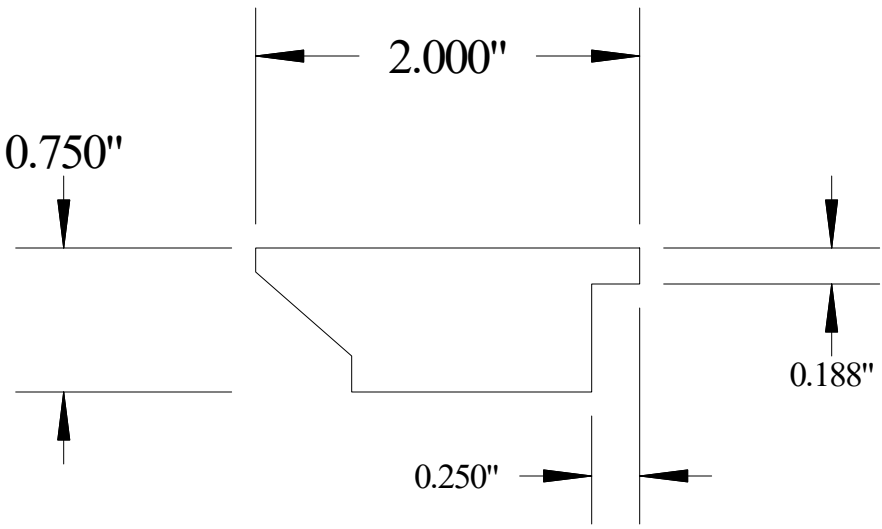

Vermont Hardwoods

#354

Vermont Hardwoods 386 Depot St, PO Box 769 Chester, VT 05143	
Drawing	#354, r1
Date	05/26/2020
Drawn by	DNW
Scale	1" = 1"