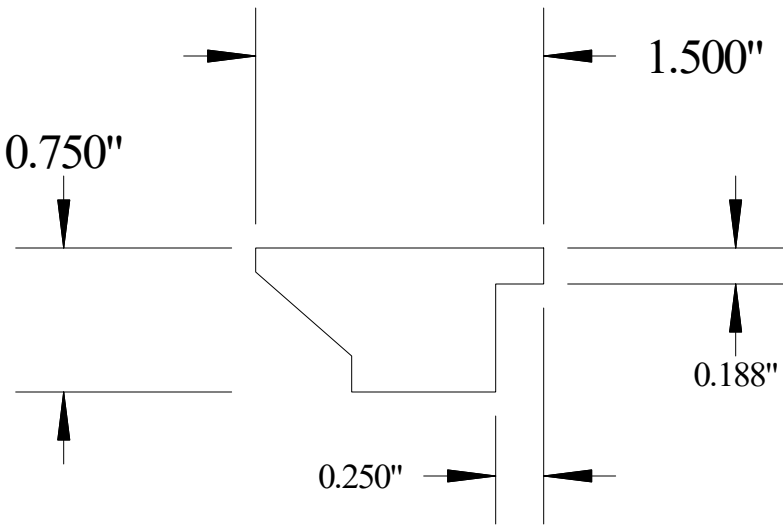

Vermont Hardwoods

#352

Vermont Hardwoods 386 Depot St, PO Box 769 Chester, VT 05143	
Drawing	#352, r1
Date	05/26/2020
Drawn by	DNW
Scale	1" = 1"