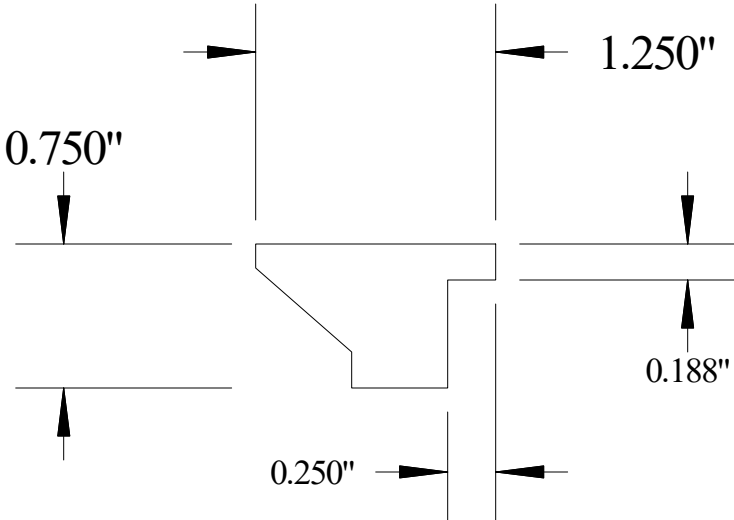

Vermont Hardwoods

#351

Vermont Hardwoods
386 Depot St, PO Box 769
Chester, VT 05143

Drawing	#351, r1
Date	05/26/2020
Drawn by	DNW
Scale	1" = 1"