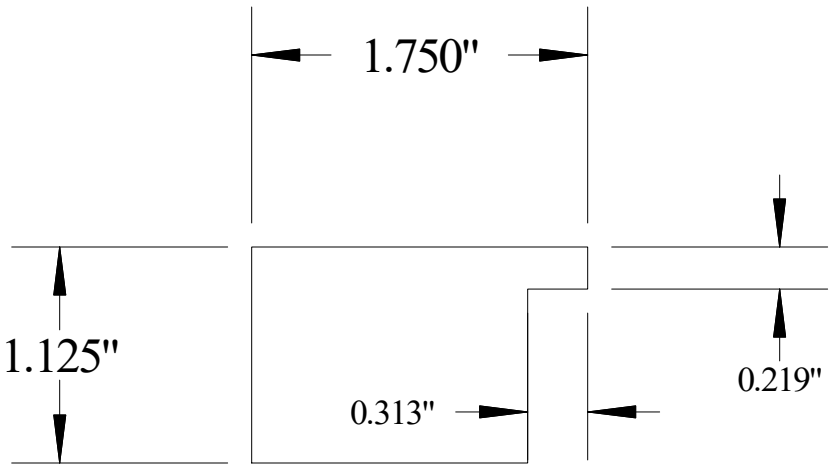

## #333

Vermont Hardwoods 386 Depot St, PO Box 769 Chester, VT 05143	
Drawing	#333, r1
Date	05/26/2020
Drawn by	DNW
Scale	1" = 1"