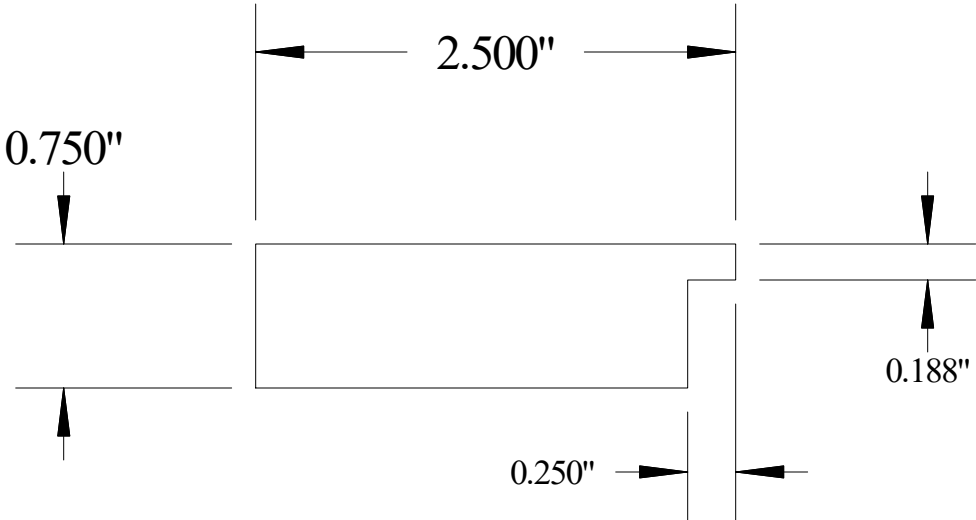

## #306

Vermont Hardwoods  
386 Depot St, PO Box 769  
Chester, VT 05143

Drawing	#306, r1
Date	05/26/2020
Drawn by	DNW
Scale	1" = 1"