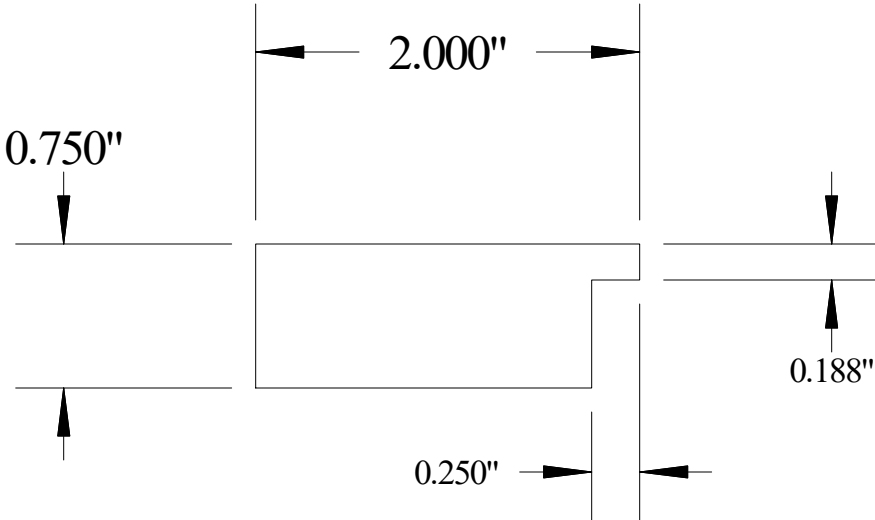

Vermont Hardwoods

#304

Vermont Hardwoods
386 Depot St, PO Box 769
Chester, VT 05143

Drawing	#304, r1
Date	05/26/2020
Drawn by	DNW
Scale	1" = 1"