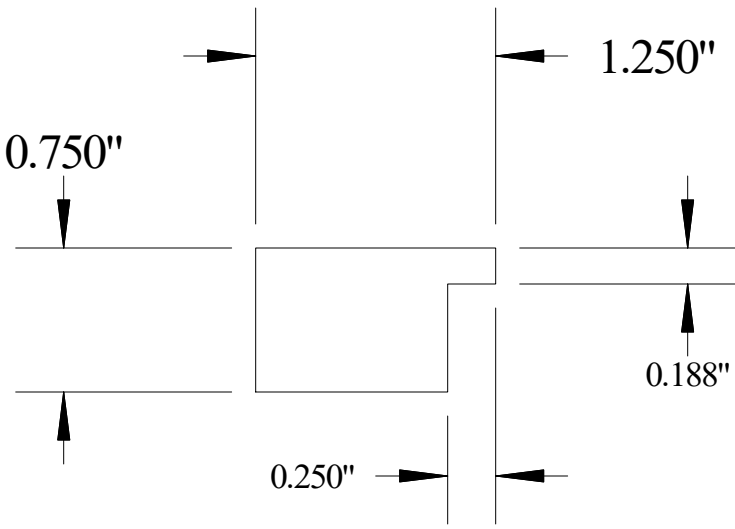

## #301

Vermont Hardwoods 386 Depot St, PO Box 769 Chester, VT 05143	
Drawing	#301, r1
Date	05/26/2020
Drawn by	DNW
Scale	1" = 1"