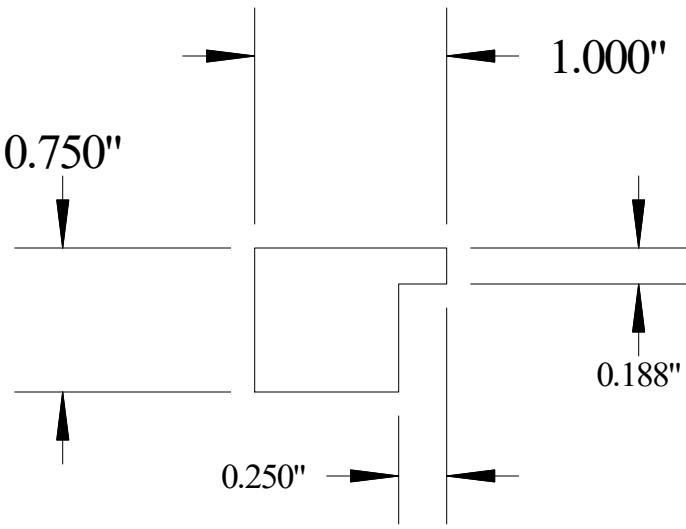

Vermont Hardwoods

#300

Vermont Hardwoods 386 Depot St, PO Box 769 Chester, VT 05143	
Drawing	#300, r1
Date	05/26/2020
Drawn by	DNW
Scale	1" = 1"