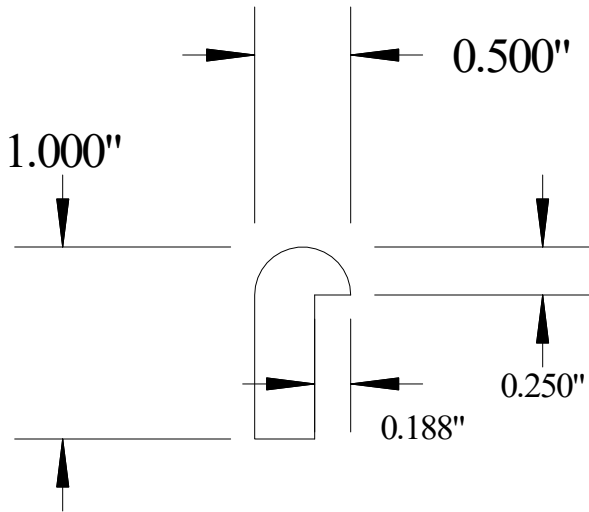

Vermont Hardwoods

#230

Vermont Hardwoods 386 Depot St, PO Box 769 Chester, VT 05143	
Drawing	#230, r1
Date	05/26/2020
Drawn by	DNW
Scale	1" = 1"