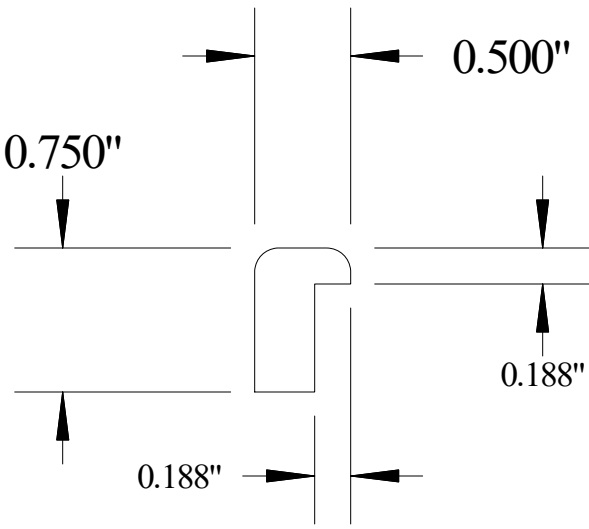

Vermont Hardwoods

#220

Vermont Hardwoods 386 Depot St, PO Box 769 Chester, VT 05143	
Drawing	#220, r1
Date	05/26/2020
Drawn by	DNW
Scale	1" = 1"