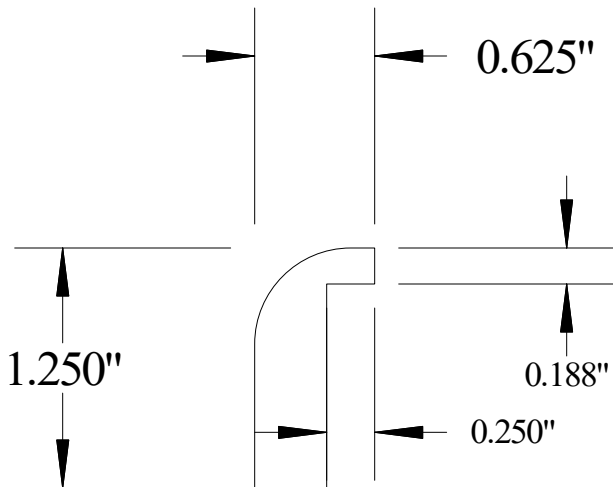

## #216

Vermont Hardwoods 386 Depot St, PO Box 769 Chester, VT 05143	
Drawing	#216, r1
Date	05/26/2020
Drawn by	DNW
Scale	1" = 1"