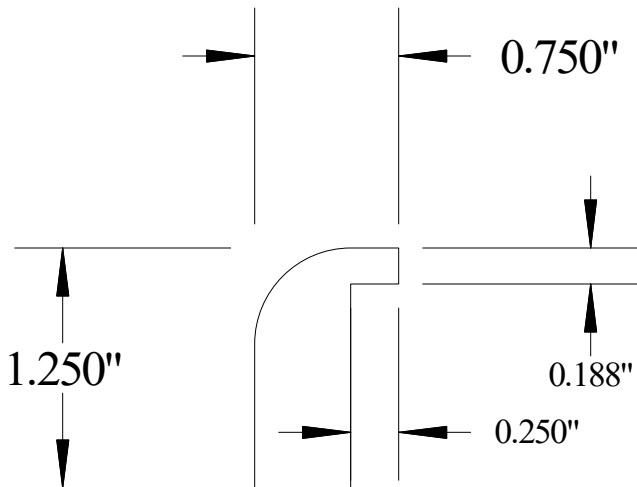

Vermont Hardwoods

#215

| | |
|--|------------|
| Vermont Hardwoods 386 Depot St, PO Box 769 Chester, VT 05143 | |
| Drawing | #215, r1 |
| Date | 05/26/2020 |
| Drawn by | DNW |
| Scale | 1" = 1" |