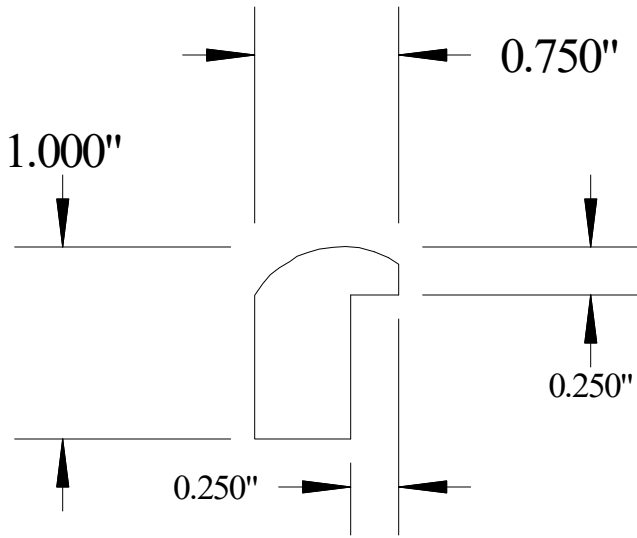

Vermont Hardwoods

#205

Vermont Hardwoods 386 Depot St, PO Box 769 Chester, VT 05143	
Drawing	#205, r1
Date	05/26/2020
Drawn by	DNW
Scale	1" = 1"