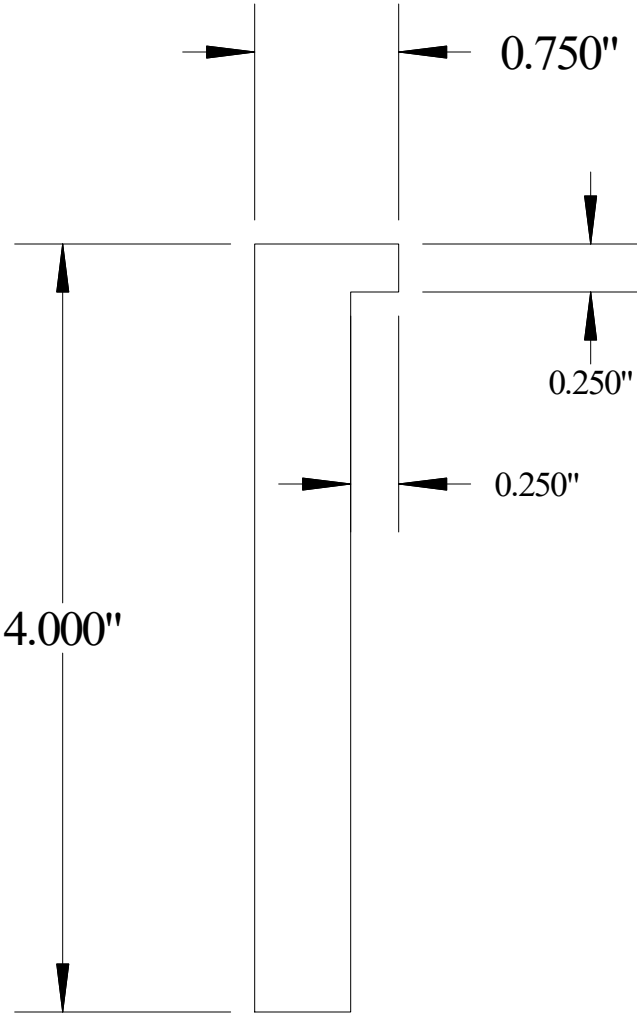

Vermont Hardwoods #194

Vermont Hardwoods
386 Depot St, PO Box 769
Chester, VT 05143

Drawing	#194, r1
Date	05/26/2020
Drawn by	DNW
Scale	1" = 1"