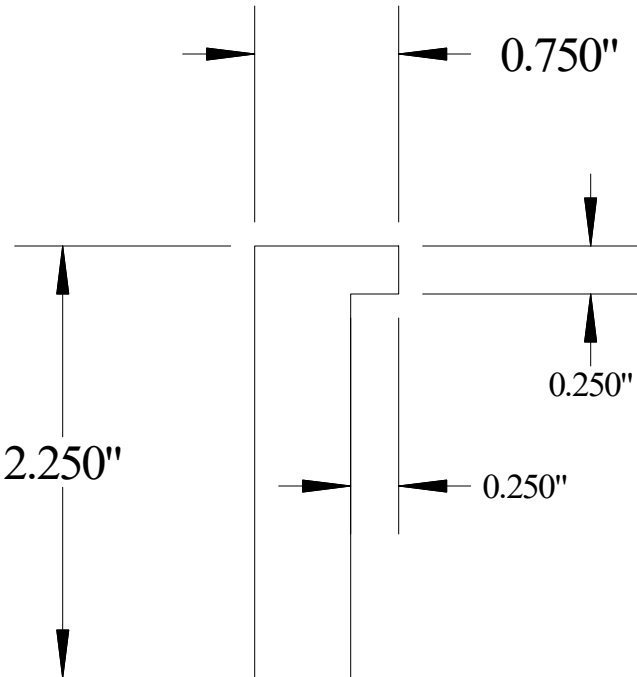

## #164

Vermont Hardwoods  
386 Depot St, PO Box 769  
Chester, VT 05143

Drawing	#164, r1
Date	05/26/2020
Drawn by	DNW
Scale	1" = 1"