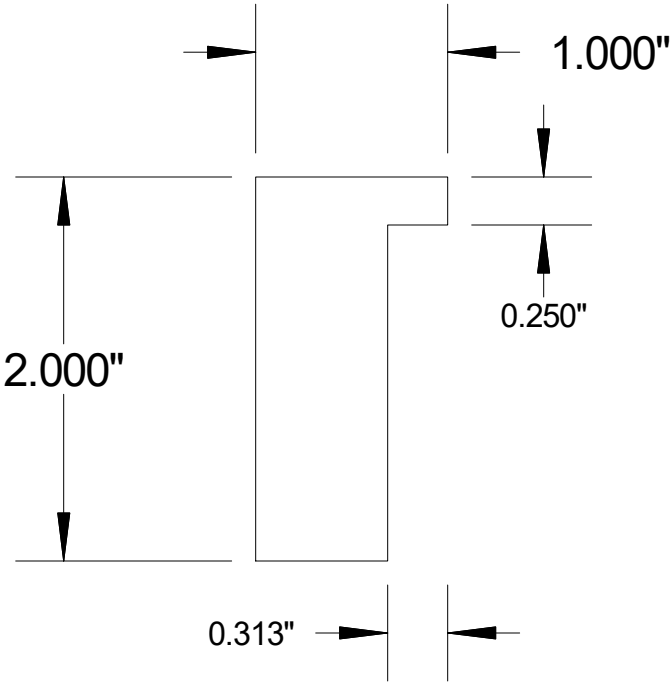

Vermont Hardwoods

#158

Vermont Hardwoods 386 Depot St, PO Box 769 Chester, VT 05143	
Drawing	#158, rev 2
Date	02/16/10
Drawn by	DNW
Scale	1" = 1"