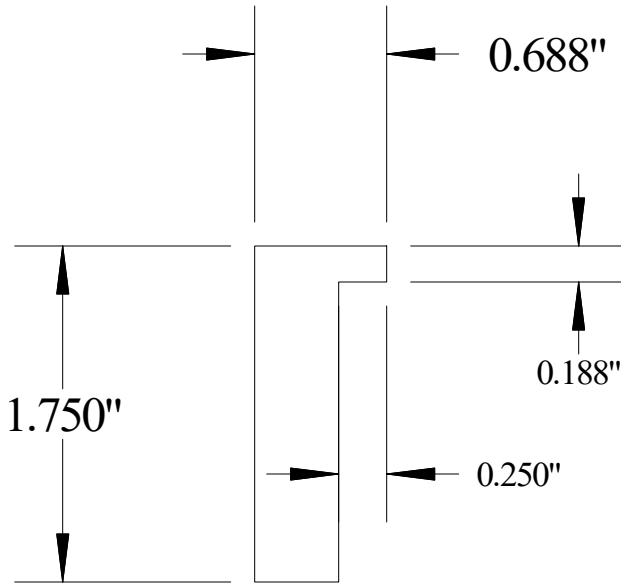

Vermont Hardwoods #143

Vermont Hardwoods 386 Depot St, PO Box 769 Chester, VT 05143	
Drawing	#143, r1
Date	05/26/2020
Drawn by	DNW
Scale	1" = 1"