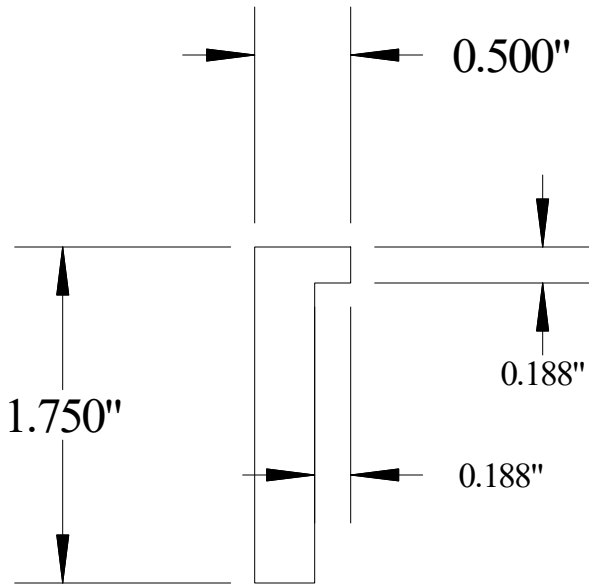

Vermont Hardwoods

#140

Vermont Hardwoods 386 Depot St, PO Box 769 Chester, VT 05143	
Drawing	#140, r1
Date	05/26/2020
Drawn by	DNW
Scale	1" = 1"