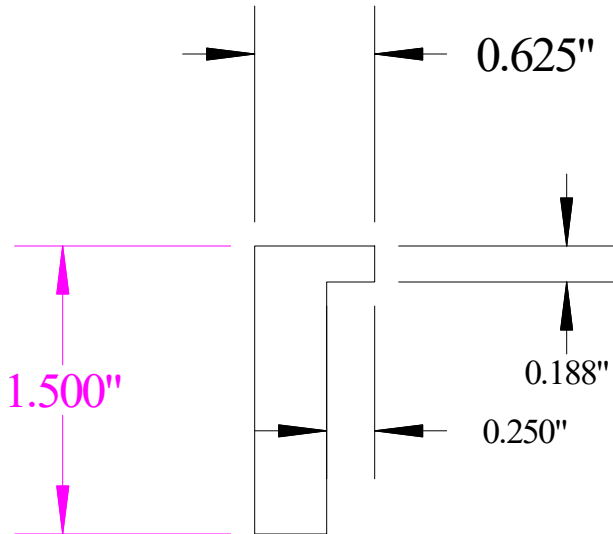

Vermont Hardwoods #132

Vermont Hardwoods 386 Depot St, PO Box 769 Chester, VT 05143	
Drawing	#132, r1
Date	05/26/2020
Drawn by	DNW
Scale	1" = 1"