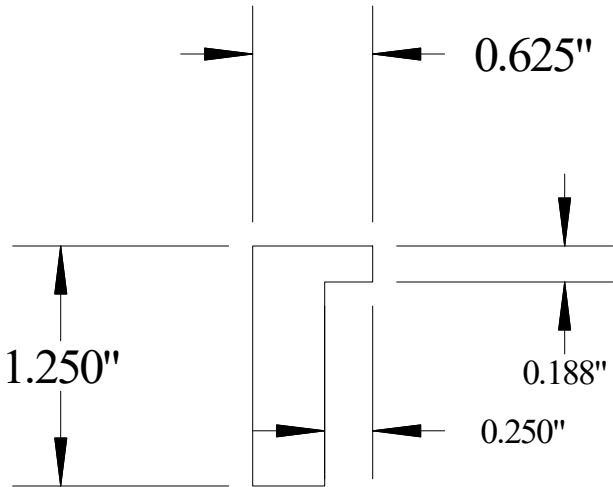

Vermont Hardwoods

#122

Vermont Hardwoods
386 Depot St, PO Box 769
Chester, VT 05143

Drawing	#122, r1
Date	05/26/2020
Drawn by	DNW
Scale	1" = 1"