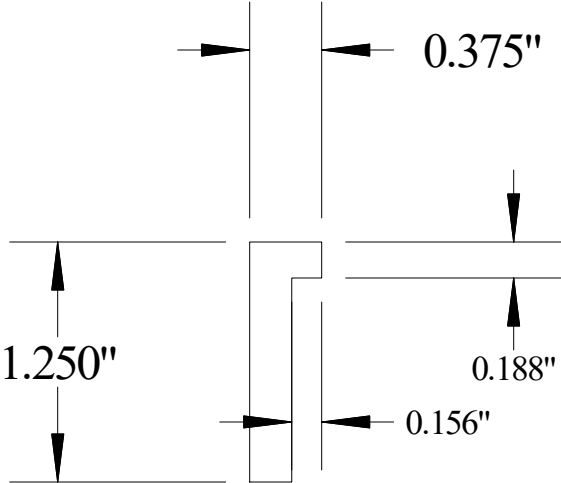

Vermont Hardwoods #121

Vermont Hardwoods
386 Depot St, PO Box 769
Chester, VT 05143

Drawing	#121, r1
Date	01/03/2024
Drawn by	DNW
Scale	1" = 1"