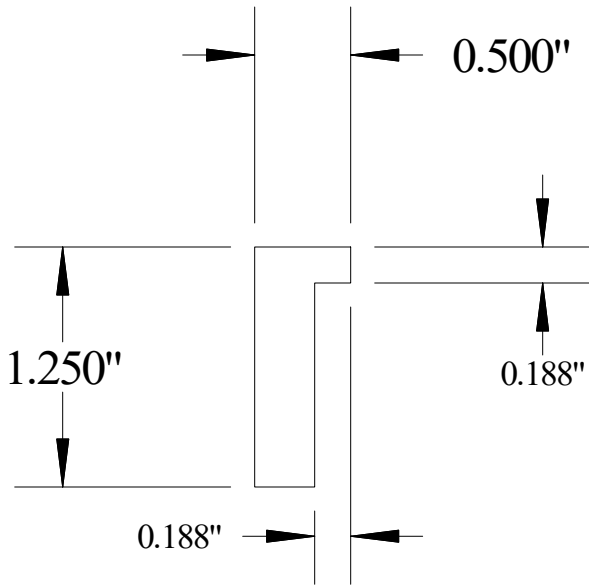

Vermont Hardwoods

#120

Vermont Hardwoods 386 Depot St, PO Box 769 Chester, VT 05143	
Drawing	#120, r1
Date	05/26/2020
Drawn by	DNW
Scale	1" = 1"