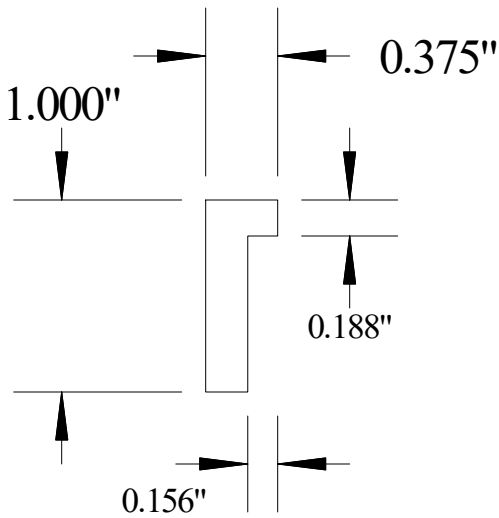

## #119

Vermont Hardwoods 386 Depot St, PO Box 769 Chester, VT 05143	
Drawing	#119, r1
Date	5/17/2018
Drawn by	DNW
Scale	1" = 1"