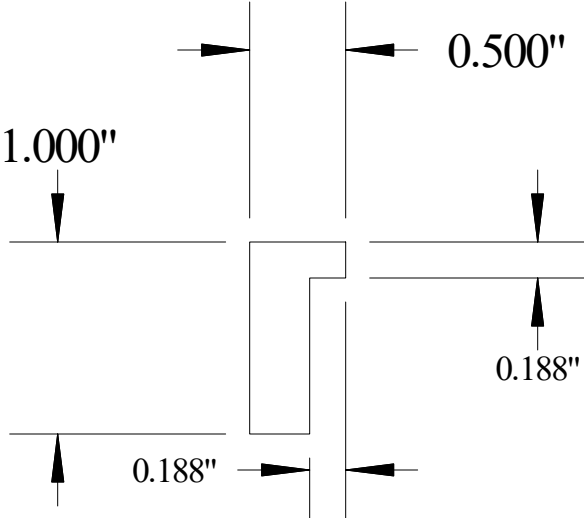

Vermont Hardwoods #110

| | |
|--|------------|
| Vermont Hardwoods 386 Depot St, PO Box 769 Chester, VT 05143 | |
| Drawing | #110, r1 |
| Date | 05/26/2020 |
| Drawn by | DNW |
| Scale | 1" = 1" |