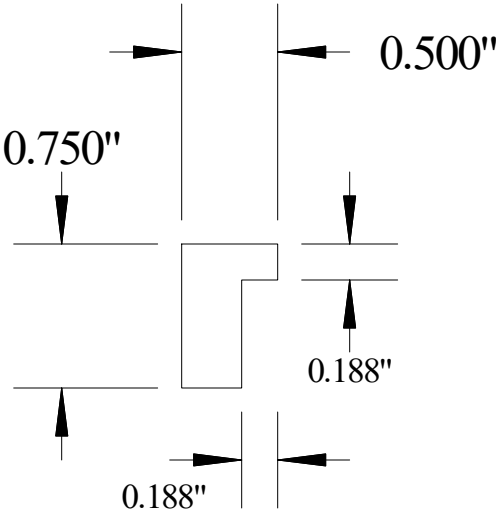

Vermont Hardwoods

#100

Vermont Hardwoods 386 Depot St, PO Box 769 Chester, VT 05143	
Drawing	#100, r1
Date	05/26/2020
Drawn by	DNW
Scale	1" = 1"